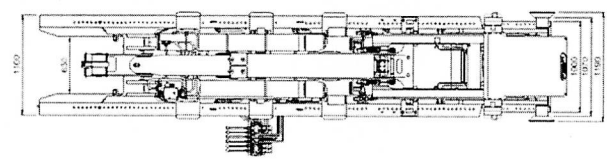

HLF 24

- ✓ Capacity : 24 ton
- ✓ Suitable for 4-axled
- ✓ Truck height (TH): 1050 mm
- ✓ Helpcylinder included
- ✓ Hook height (HH): 1450 mm
- ✓ Hookloader not mounted on truck, aircontrol (2 sections), hydraulic block (2 sections), oil tank with filter & pipes.
- ✓ Lowered execution

LENGTH	HEIGHT	POWER	TUNNEL	STROKE	ANGLE	RADIUS	WEIGHT	CENTER OF GRAVITY	CONTAINERLENGTH
L (mm)	G (mm)	D (mm)	T (mm)	HM (mm)	A (°)	R (mm)	(kg)	(mm)	Min/max (mm)
5430	190	90	100	1100	49	2725	2545	2985	4000-6000
5760	190	0	100	1300	54	2940	2660	3075	4250-6250
5930	190	0	100	1300	52	2940	2670	3185	4500-6500
6180	190	0	100	1400	56	3065	2780	3310	4750-6750
6430	190	0	100	1400	52	3065	2795	3450	5000-7000