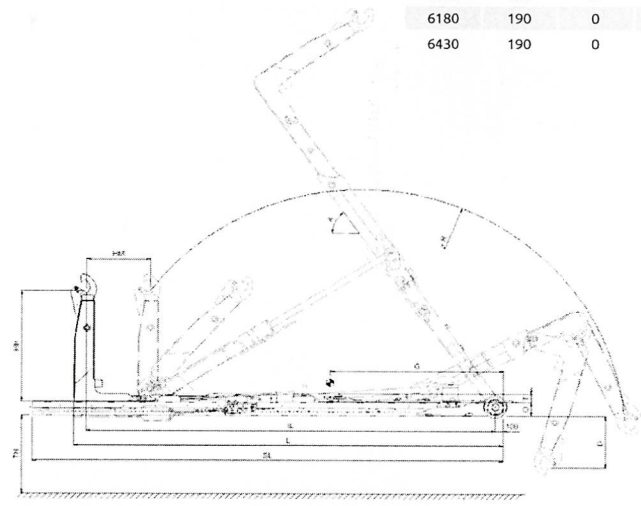

HLF 24

- ✓ Capacity : 24 ton
- ✓ Suitable for 4-axled
- ✓ Truck height (TH): 1050 mm
- ✓ Helpcylinder included
- ✓ Hook height (HH): 1450 mm
- ✓ Hookloader not mounted on truck, aircontrol (2 sections), hydraulic block (2 sections), oil tank with filter & pipes.
- ✓ Lowered execution

LENGTH	HEIGHT	POWER	TUNNEL	STROKE	ANGLE	RADIUS	WEIGHT	CENTER OF GRAVITY	CONTAINERLENGTH
L (mm)	G (mm)	D (mm)	T (mm)	HM (mm)	A (°)	R (mm)	(kg)	(mm)	Min/max (mm)
5430	190	90	100	1100	49	2725	2545	2985	4000-6000
5760	190	0	100	1300	54	2940	2660	3075	4250-6250
5930	190	0	100	1300	52	2940	2670	3185	4500-6500
6180	190	0	100	1400	56	3065	2780	3310	4750-6750
6430	190	0	100	1400	52	3065	2795	3450	5000-7000